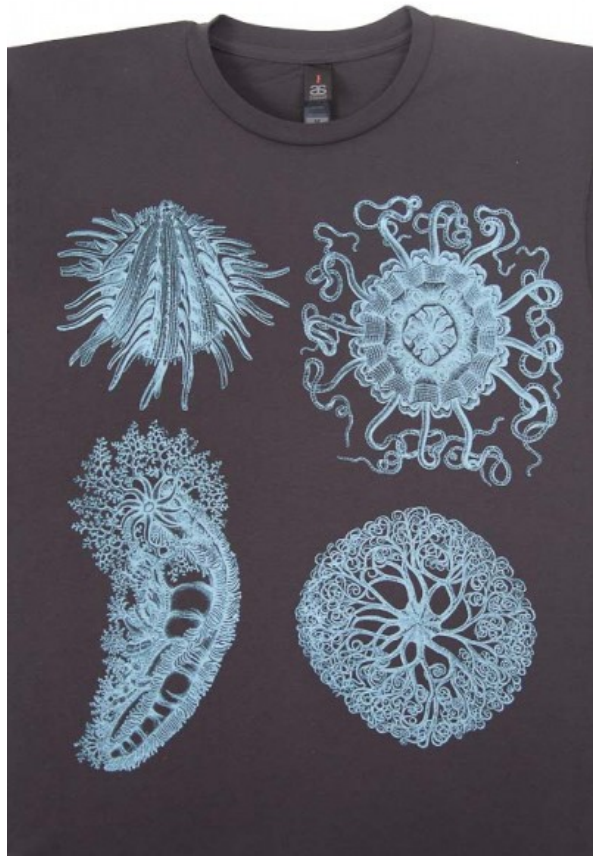

SEALIFE ON CHARCOAL

Availability: In Stock

Price: \$50.00

Size Measurements

Size	
Body Width 47 and Body Length 71cms	S
Body Width 52 and Body Length 75cms	M
Body Width 56.5 and Body Length 76.5cms	L
Body Width 61 and Body Length 82cms	XL
Body Width 64 and Body Length 83.5cms	XXL